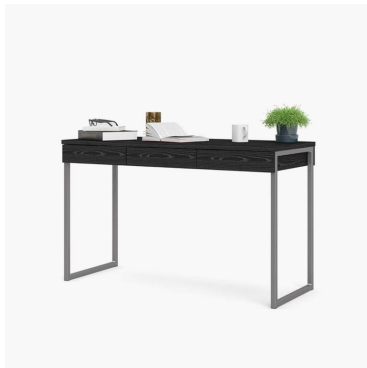

TYLUM FUNCTION PLUS DESK

Three drawers with handle-free drawers. Metal base legs Made from pefc Certified sustainable wood

Item #	Size	Color	Pack	Box Size	Box weight(lbs)	Available	Price
80106-cj61	49"Wx20"Dx30"H	Engineered Wood, Metal Black	2 Boxes	3x22.5x56.5"	46	122	
				1.25x35.75x49"	15