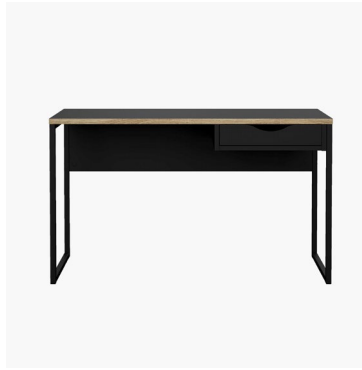

TVILUM FUNCTION PLUS DESK

Office Desk with 1 Drawer, Matte Black/Black. Explore the Function Plus Office Desk, a fusion of modern aesthetics and practical design. With its minimalist approach, this desk features a unique edge band design. Supported by high steel legs and complemented by a modesty panel. Adding to its functionality, the desk includes one small drawer at the top for convenient storage.

Item #	Size	Color	Pack	Box Size	Box weight(lbs)	Available	Price
70512-gmgm60	51.8"x19.1"x30.1"H	Matte Black	1 Box	4.5x20x54"	59	118	
				5x21x56"	56