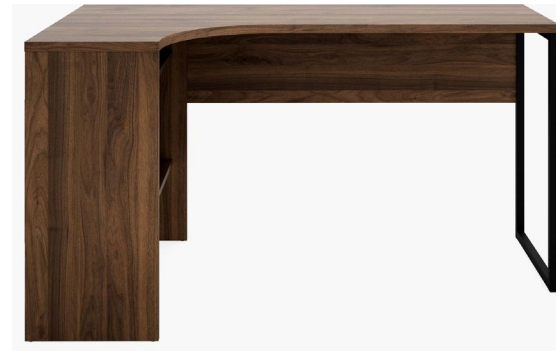

TVILUM FUNCTION PLUS DESK

Discover the practical and functional design of the Function Plus Office Corner Desk. Elevated on high steel legs, this desk features two drawers for convenient storage and an open compartment for easy access to essentials. The desk offers two open compartments with a closed back, ensuring a well-organized and functional workspace. Curved work surface, metal frame legs, two handle-free drawers, made from PEFC certified sustainable wood.

Item #	Size	Color	Pack	Box Size	Box weight(lbs)	Available	Price
80118-cjgmak	31.89"D x 57.13"W x 30.24"H	Matte Black/Oak	2 Boxes	34x64x3"	76	290	
				1.25x21.25x32	5		

TVILUM FUNCTION PLUS DESK

Discover the practical and functional design of the Function Plus Office Corner Desk. Elevated on high steel legs, this desk features two drawers for convenient storage and an open compartment for easy access to essentials. The desk offers two open compartments with a closed back, ensuring a well-organized and functional workspace. Curved work surface, metal frame legs, two handle-free drawers, made from PEFC certified sustainable wood.

Item #	Size	Color	Pack	Box Size	Box weight(lbs)	Available	Price
80118-cjdjdj	31.89"D x 57.13"W x 30.24"H	Walnut Finish	2 Boxes	34x64x3"	76	214	
				1.25x21.25x32	5		

TVILUM FUNCTION PLUS DESK

Discover the practical and functional design of the Function Plus Office Corner Desk. Elevated on high steel legs, this desk features two drawers for convenient storage and an open compartment for easy access to essentials. The desk offers two open compartments with a closed back, ensuring a well-organized and functional workspace. Curved work surface, metal frame legs, two handle-free drawers, made from PEFC certified sustainable wood.