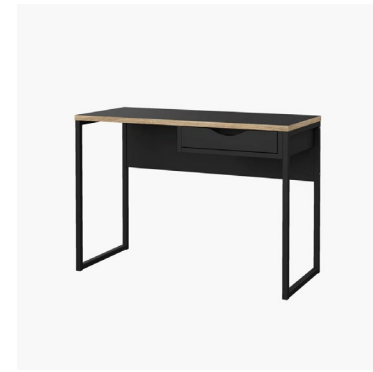

TVILUM FUNCTION PLUS DESK

Office Desk with 1 Drawer, Matte Black/Black. Explore the Function Plus Office Desk, a fusion of modern aesthetics and practical design. With its minimalist approach, this desk features a unique edge band design. Supported by high steel legs and complemented by a modesty panel. Adding to its functionality, the desk includes one small drawer at the top for convenient storage.

Item #	Size	Color	Pack	Box Size	Box weight(lbs)	Available	Price
70513-gmgm60	43.31Wx19.5Dx30.24"H	Matte Black	1 Box	4.5x22x49"	49	78