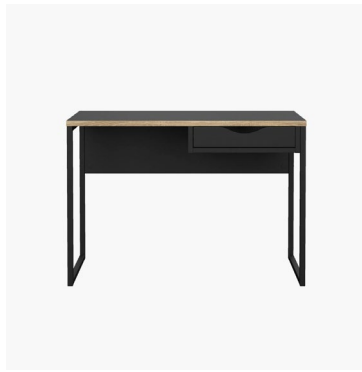

TVILUM FUNCTION PLUS DESK

Office Desk with 1 Drawer, Matte Black/Black. Explore the Function Plus Office Desk, a fusion of modern aesthetics and practical design. With its minimalist approach, this desk features a unique edge band design. Supported by high steel legs and complemented by a modesty panel. Adding to its functionality, the desk includes one small drawer at the top for convenient storage.

Item #	Size	Color	Pack	Box Size	Box weight(lbs)	Available	Price
70513-gmgm60	43.31Wx19.5Dx30.24"H	Matte Black	1 Box	4.5x22x49"	49	78